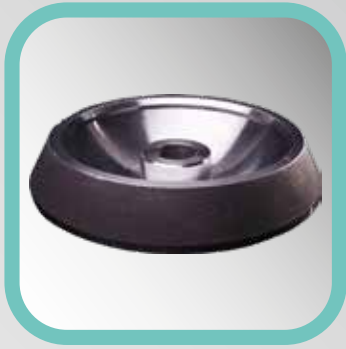

MANUFACTURING

RAILWAY FORGING PARTS

According to the UIC norms;
we use TCDD, DB, SNCF
technical drawings as
reference.

FORGING PRODUCTS

- Side Bearer
- Upper Pivot
- Draw Gear
- Lower Pivot
- Draw Hook
- Tow Hook
- Brake Lever
- Screw Coupler
 - Nuts
 - Pusher
- Connecting Link
 - Draw Stop
- and more...

FORGING PRODUCTS

WHEELS, AXLES AND WHEELSETS

TYPES

- BA 004
- BA 314
- BA 303

MANUFACTURING

RAILWAY CASTING PARTS

According to the UIC norms;
we use TCDD, DB, SNCF
technical drawings as
reference.

CASTING PRODUCTS