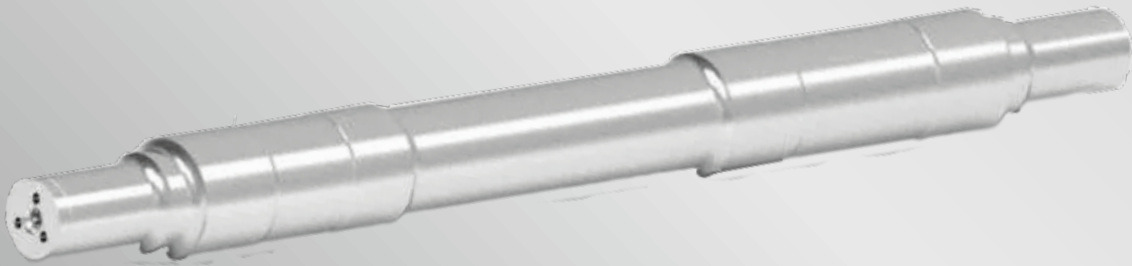

MANUFACTURING

RAILWAY FORGING PARTS

According to the UIC norms;
we use TCDD, DB, SNCF
technical drawings as
reference.

FORGING PRODUCTS

- Side Bearer
- Upper Pivot
- Draw Gear
- Lower Pivot
- Draw Hook
- Tow Hook
- Brake Lever
- Screw Coupler
 - Nuts
 - Pusher
- Connecting Link
 - Draw Stop
- and more...

FORGING PRODUCTS

WHEELS, AXLES AND WHEELSETS

TYPES

- BA 004
- BA 314
- BA 303

MANUFACTURING

RAILWAY CASTING PARTS

According to the UIC norms;
we use TCDD, DB, SNCF
technical drawings as
reference.

CASTING PRODUCTS

- Ductile iron
- Steel casting
- Laminer casting

CASTING RAILWAY PARTS

FREIGHT WAGON LOCOMOTIVE

LOCOMOTIVE OEM PARTS EMD-GE SPARE PARTS

- Wheel for Locomotive
 - Pistons
 - Piston Connecting Rod
 - Piston Ring
 - Bearings
 - Exhaust Valve
 - Cylinder Head
 - Traction Motor Parts
 - Lamination
 - Cylinder Liner
 - Powerpack
 - Carbon Brush
 - Contactor
 - Carbon Brush Holder
 - Relay
 - Gear
- and more...