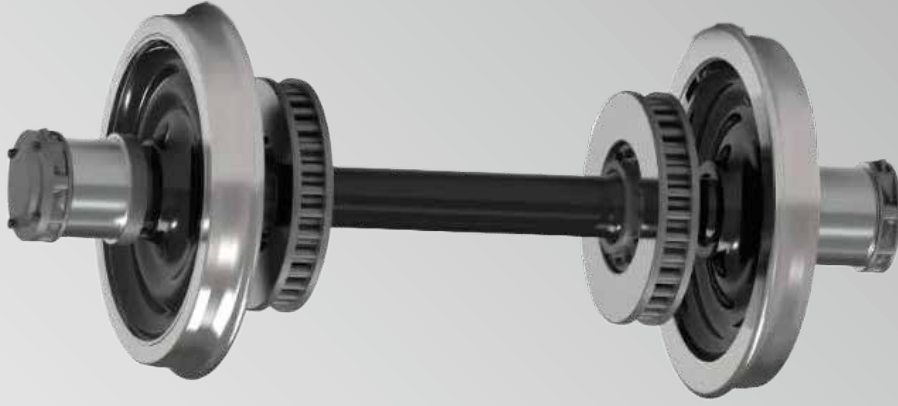

MANUFACTURING

RAILWAY FORGING PARTS

According to the UIC norms;
we use TCDD, DB, SNCF
technical drawings as
reference.

FORGING PRODUCTS

- Side Bearer
- Upper Pivot
- Draw Gear
- Lower Pivot
- Draw Hook
- Tow Hook
- Brake Lever
- Screw Coupler
 - Nuts
 - Pusher
- Connecting Link
 - Draw Stop
- and more...

FORGING PRODUCTS

WHEELS, AXLES AND WHEELSETS

TYPES

- BA 004
- BA 314
- BA 303

MANUFACTURING

RAILWAY CASTING PARTS

According to the UIC norms;
we use TCDD, DB, SNCF
technical drawings as
reference.

CASTING PRODUCTS

- Ductile iron
- Steel casting
- Laminer casting

CASTING RAILWAY PARTS

FREIGHT WAGON LOCOMOTIVE

LOCOMOTIVE OEM PARTS EMD-GE SPARE PARTS

- Wheel for Locomotive
 - Pistons
 - Piston Connecting Rod
 - Piston Ring
 - Bearings
 - Exhaust Valve
 - Cylinder Head
 - Traction Motor Parts
 - Lamination
 - Cylinder Liner
 - Powerpack
 - Carbon Brush
 - Contactor
 - Carbon Brush Holder
 - Relay
 - Gear
- and more...