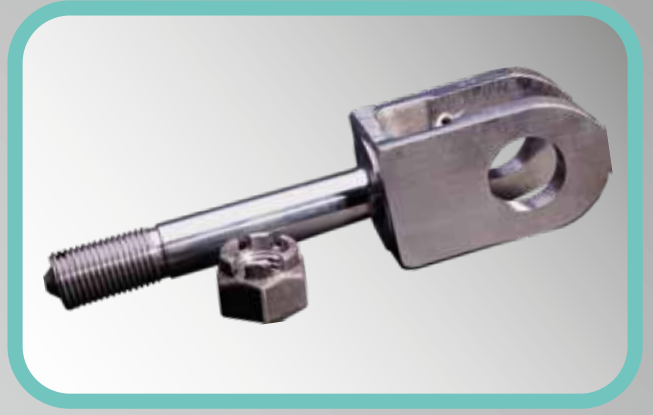

MANUFACTURING

RAILWAY FORGING PARTS

According to the UIC norms;
we use TCDD, DB, SNCF
technical drawings as
reference.

FORGING PRODUCTS

- Side Bearer
- Upper Pivot
- Draw Gear
- Lower Pivot
- Draw Hook
- Tow Hook
- Brake Lever
- Screw Coupler
 - Nuts
 - Pusher
- Connecting Link
 - Draw Stop
- and more...

FORGING PRODUCTS

WHEELS, AXLES AND WHEELSETS

TYPES

- BA 004
- BA 314
- BA 303

MANUFACTURING

RAILWAY CASTING PARTS

According to the UIC norms;
we use TCDD, DB, SNCF
technical drawings as
reference.

CASTING PRODUCTS