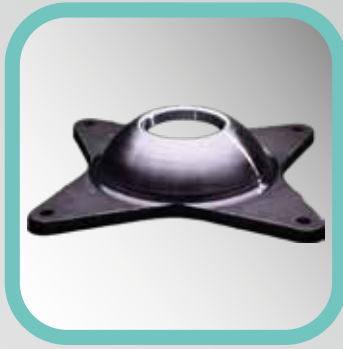

MANUFACTURING

RAILWAY FORGING PARTS

According to the UIC norms;
we use TCDD, DB, SNCF
technical drawings as
reference.

FORGING PRODUCTS

- Side Bearer
- Upper Pivot
- Draw Gear
- Lower Pivot
- Draw Hook
- Tow Hook
- Brake Lever
- Screw Coupler
 - Nuts
 - Pusher
- Connecting Link
 - Draw Stop
- and more...

FORGING PRODUCTS

WHEELS, AXLES AND WHEELSETS

TYPES

- BA 004
- BA 314
- BA 303

MANUFACTURING

RAILWAY CASTING PARTS

According to the UIC norms;
we use TCDD, DB, SNCF
technical drawings as
reference.

CASTING PRODUCTS